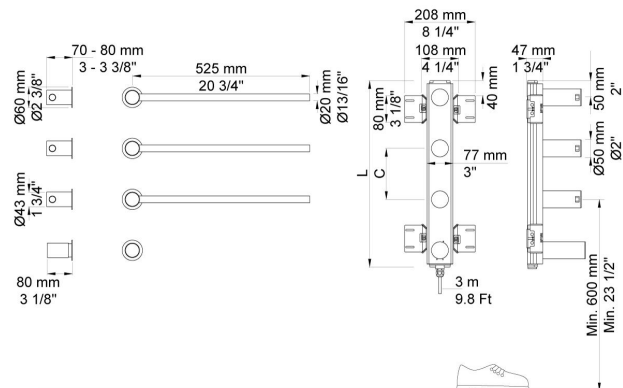

:
:
:

T39EL

	Color 20, Brushed chrome
Color 02, Grey	Color 21, Carmine red
Color 04, Light blue	Color 25, Pink
Color 05, Orange	Color 27, Matt black
Color 06, Light green	Color 28, Matt white
Color 08, Yellow	Color 40, Brushed stainless steel
Color 09, Dark grey	Color 60, Black
Color 12, Mocca	Color 61, Brushed black
Color 14, Bright red	Color 63, Copper
Color 15, Dark blue	Color 64, Brushed Copper
Color 16, Polished chrome	Color 65, Gold
Color 17, Gloss black	Color 68, Silver
Color 18, White	Color 70, Brushed Gold
Color 19, Natural brass	