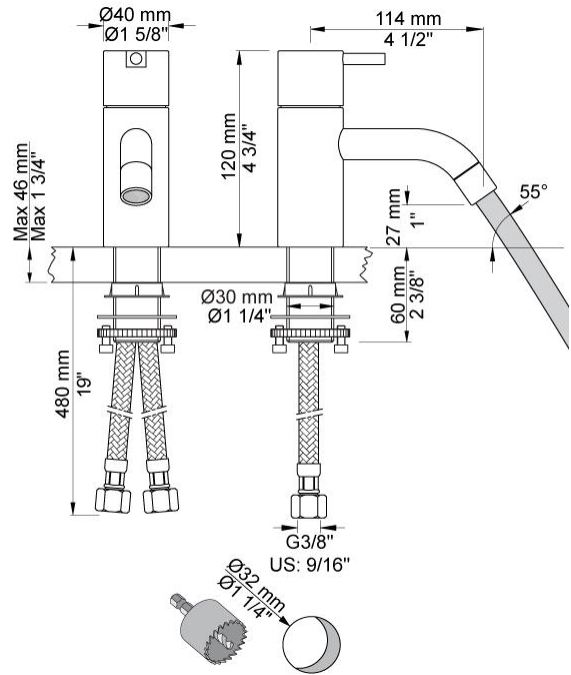

HV1

One handle basin set with ceramic disc cartridge, fixed spout with water saving aerator & 3/8" flexible supply hoses. Drain not included.

	Bar:	1.0	2.0	3.0	4.0	5.0
HV1¹⁾	(l/min)	2.6	3.7	4.5	4.5	4.5
HV1	(l/min)	2.9	4.1	5.0	5.0	5.0

¹⁾ USA standard

	Color 20, Brushed chrome
Color 02, Grey	Color 21, Carmine red
Color 04, Light blue	Color 25, Pink
Color 05, Orange	Color 27, Matt black
Color 06, Light green	Color 28, Matt white
Color 08, Yellow	Color 40, Brushed stainless steel
Color 09, Dark grey	Color 60, Black
Color 12, Mocca	Color 61, Brushed black
Color 14, Bright red	Color 63, Copper
Color 15, Dark blue	Color 64, Brushed Copper
Color 16, Polished chrome	Color 65, Gold
Color 17, Gloss black	Color 68, Silver
Color 18, White	Color 70, Brushed Gold
Color 19, Natural brass