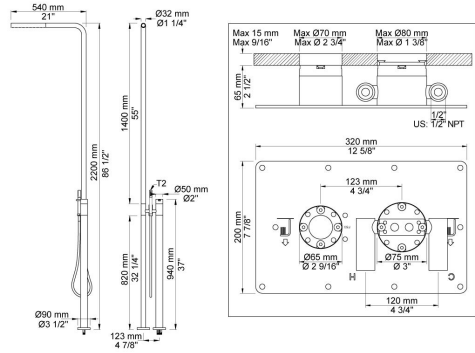

:
:
:

FS3

	Bar:	1.0	2.0	3.0	4.0	5.0
FS3 ¹⁾	(l/min)	7.5	10.6	13.0	15.0	16.8
FS3 ²⁾	(l/min)	5.2	7.3	9.0	9.0	9.0

¹⁾ USA: Flow restricted to 1.8 gpm (7.0 l/min)

²⁾ T2 USA: (Flow restricted to 1.8 gpm (7.0 l/min))