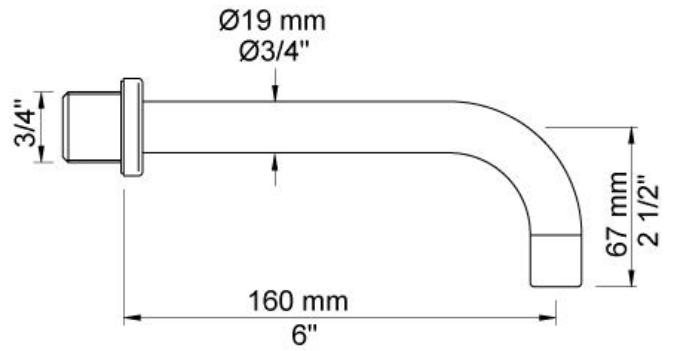

:
:
:

112

One handle in-wall mixer, 6" spout, ceramic disc cartridge, 1.5 gpm.

	Bar:	1.0	2.0	3.0	4.0	5.0
112	(l/min)	2.9	4.1	5.0	5.0	5.0
112 ¹⁾	(l/min)	2.6	3.7	4.5	4.5	4.5

¹⁾ USA standard

	Color 20, Brushed chrome
Color 02, Grey	Color 21, Carmine red
Color 04, Light blue	Color 25, Pink
Color 05, Orange	Color 27, Matt black
Color 06, Light green	Color 28, Matt white
Color 08, Yellow	Color 40, Brushed stainless steel
Color 09, Dark grey	Color 60, Black
Color 12, Mocca	Color 61, Brushed black
Color 14, Bright red	Color 63, Copper
Color 15, Dark blue	Color 64, Brushed Copper
Color 16, Polished chrome	Color 65, Gold
Color 17, Gloss black	Color 68, Silver
Color 18, White	Color 70, Brushed Gold
Color 19, Natural brass	

010
6" fixed basin spout.

100
One handle in-wall mixer with fixed outlet socket. 1/2" connection NPT female inlets.

3002
Two hole plate 23/8" x 6".

NR28