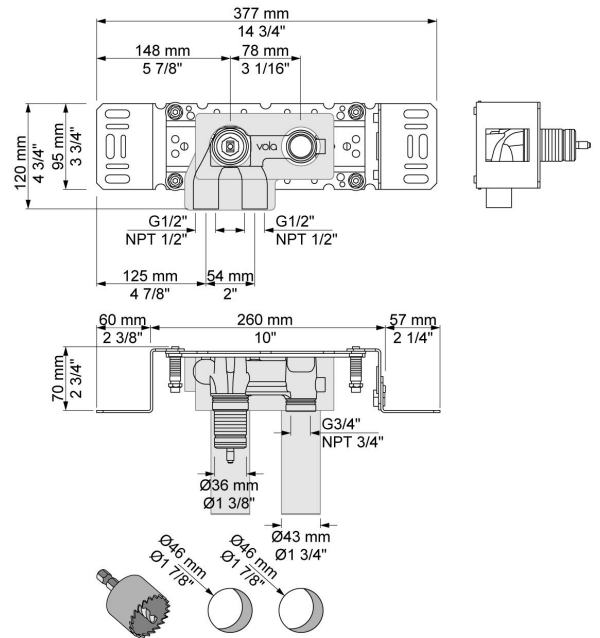

:
:
:

112

One handle in-wall mixer, 6" spout, ceramic disc cartridge, 1.5 gpm.

	Bar:	1.0	2.0	3.0	4.0	5.0
112	(l/min)	2.9	4.1	5.0	5.0	5.0
112 ¹⁾	(l/min)	2.6	3.7	4.5	4.5	4.5

¹⁾ USA standard

	Color 20, Brushed chrome
Color 02, Grey	Color 21, Carmine red
Color 04, Light blue	Color 25, Pink
Color 05, Orange	Color 27, Matt black
Color 06, Light green	Color 28, Matt white
Color 08, Yellow	Color 40, Brushed stainless steel
Color 09, Dark grey	Color 60, Black
Color 12, Mocca	Color 61, Brushed black
Color 14, Bright red	Color 63, Copper
Color 15, Dark blue	Color 64, Brushed Copper
Color 16, Polished chrome	Color 65, Gold
Color 17, Gloss black	Color 68, Silver
Color 18, White	Color 70, Brushed Gold
Color 19, Natural brass	

010
6" fixed basin spout.

100
One handle in-wall mixer with fixed outlet socket. 1/2" connection NPT female inlets.

3002
Two hole plate 23/8" x 6".

NR28