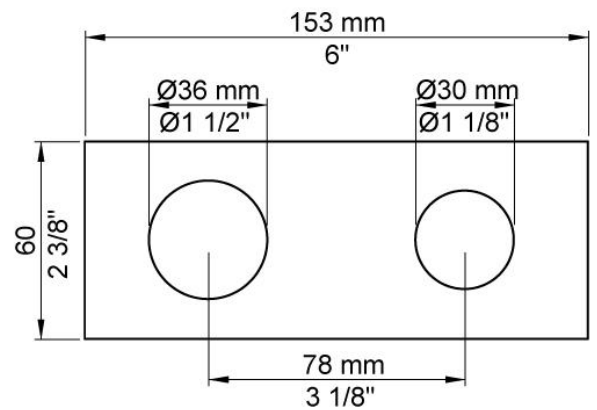

:
:
:

112

One handle in-wall mixer, 6" spout, ceramic disc cartridge, 1.5 gpm.

	Bar:	1.0	2.0	3.0	4.0	5.0
112	(l/min)	2.9	4.1	5.0	5.0	5.0
112 ¹⁾	(l/min)	2.6	3.7	4.5	4.5	4.5

¹⁾ USA standard

	Color 20, Brushed chrome
Color 02, Grey	Color 21, Carmine red
Color 04, Light blue	Color 25, Pink
Color 05, Orange	Color 27, Matt black
Color 06, Light green	Color 28, Matt white
Color 08, Yellow	Color 40, Brushed stainless steel
Color 09, Dark grey	Color 60, Black
Color 12, Mocca	Color 61, Brushed black
Color 14, Bright red	Color 63, Copper
Color 15, Dark blue	Color 64, Brushed Copper
Color 16, Polished chrome	Color 65, Gold
Color 17, Gloss black	Color 68, Silver
Color 18, White	Color 70, Brushed Gold
Color 19, Natural brass	

010
6" fixed basin spout.

100
One handle in-wall mixer with fixed outlet socket. 1/2" connection NPT female inlets.

3002
Two hole plate 23/8" x 6".

NR28