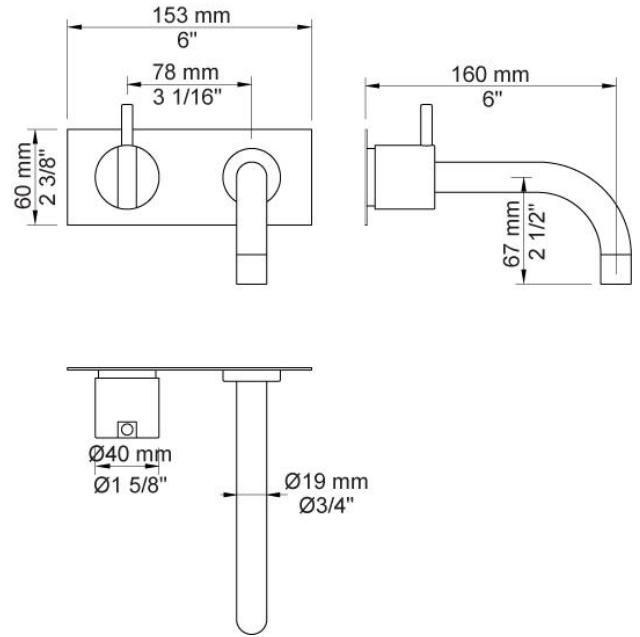

:
:
:

112

One handle in-wall mixer, 6" spout, ceramic disc cartridge, 1.5 gpm.

	Bar:	1.0	2.0	3.0	4.0	5.0
112	(l/min)	2.9	4.1	5.0	5.0	5.0
112 ¹⁾	(l/min)	2.6	3.7	4.5	4.5	4.5

¹⁾ USA standard

	Color 20, Brushed chrome
Color 02, Grey	Color 21, Carmine red
Color 04, Light blue	Color 25, Pink
Color 05, Orange	Color 27, Matt black
Color 06, Light green	Color 28, Matt white
Color 08, Yellow	Color 40, Brushed stainless steel
Color 09, Dark grey	Color 60, Black
Color 12, Mocca	Color 61, Brushed black
Color 14, Bright red	Color 63, Copper
Color 15, Dark blue	Color 64, Brushed Copper
Color 16, Polished chrome	Color 65, Gold
Color 17, Gloss black	Color 68, Silver
Color 18, White	Color 70, Brushed Gold
Color 19, Natural brass	

010
6" fixed basin spout.

100
One handle in-wall mixer with fixed outlet socket. 1/2" connection NPT female inlets.

3002
Two hole plate 23/8" x 6".

NR28