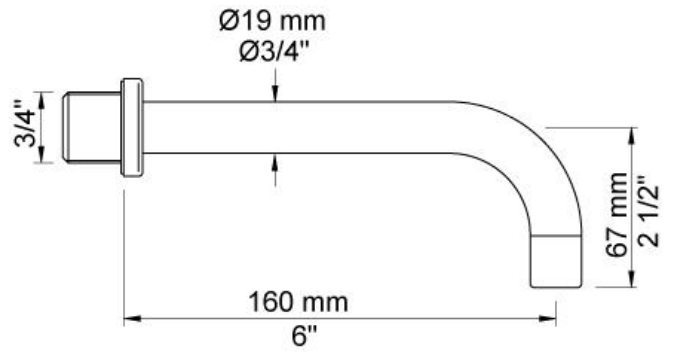

	:
	:
	:

111

One handle in-wall mixer, 6" spout, ceramic disc cartridge, 1.5 gpm.

	Bar:	1.0	2.0	3.0	4.0	5.0
111	(l/min)	2.9	4.1	5.0	5.0	5.0
111 ¹⁾	(l/min)	2.6	3.7	4.5	4.5	4.5

¹⁾ USA standard

	Color 20, Brushed chrome
Color 02, Grey	Color 21, Carmine red
Color 04, Light blue	Color 25, Pink
Color 05, Orange	Color 27, Matt black
Color 06, Light green	Color 28, Matt white
Color 08, Yellow	Color 40, Brushed stainless steel
Color 09, Dark grey	Color 60, Black
Color 12, Mocca	Color 61, Brushed black
Color 14, Bright red	Color 63, Copper
Color 15, Dark blue	Color 64, Brushed Copper
Color 16, Polished chrome	Color 65, Gold
Color 17, Gloss black	Color 68, Silver
Color 18, White	Color 70, Brushed Gold
Color 19, Natural brass	

001
2 3/8" circular flange.

010
6" fixed basin spout.

100
One handle in-wall mixer with fixed outlet socket. 1/2" connection NPT female inlets.

3001
2 3/8" circular flange.

NR28