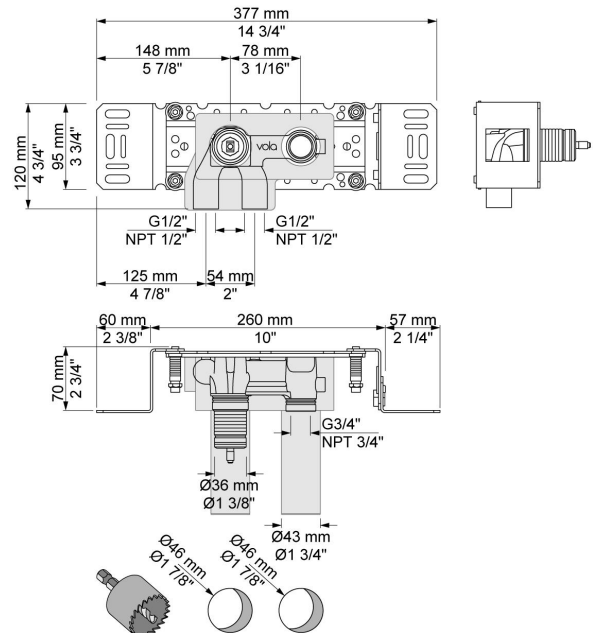

	:
	:
	:

111

One handle in-wall mixer, 6" spout, ceramic disc cartridge, 1.5 gpm.

	Bar:	1.0	2.0	3.0	4.0	5.0
111	(l/min)	2.9	4.1	5.0	5.0	5.0
111 ¹⁾	(l/min)	2.6	3.7	4.5	4.5	4.5

¹⁾ USA standard

	Color 20, Brushed chrome
Color 02, Grey	Color 21, Carmine red
Color 04, Light blue	Color 25, Pink
Color 05, Orange	Color 27, Matt black
Color 06, Light green	Color 28, Matt white
Color 08, Yellow	Color 40, Brushed stainless steel
Color 09, Dark grey	Color 60, Black
Color 12, Mocca	Color 61, Brushed black
Color 14, Bright red	Color 63, Copper
Color 15, Dark blue	Color 64, Brushed Copper
Color 16, Polished chrome	Color 65, Gold
Color 17, Gloss black	Color 68, Silver
Color 18, White	Color 70, Brushed Gold
Color 19, Natural brass	

001
2 3/8" circular flange.

010
6" fixed basin spout.

100
One handle in-wall mixer with fixed outlet socket. 1/2" connection NPT female inlets.

3001
2 3/8" circular flange.

NR28