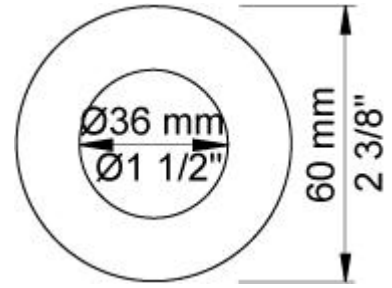

	:
	:
	:

111

One handle in-wall mixer, 6" spout, ceramic disc cartridge, 1.5 gpm.

	Bar:	1.0	2.0	3.0	4.0	5.0
111	(l/min)	2.9	4.1	5.0	5.0	5.0
111 ¹⁾	(l/min)	2.6	3.7	4.5	4.5	4.5

¹⁾ USA standard

	Color 20, Brushed chrome
Color 02, Grey	Color 21, Carmine red
Color 04, Light blue	Color 25, Pink
Color 05, Orange	Color 27, Matt black
Color 06, Light green	Color 28, Matt white
Color 08, Yellow	Color 40, Brushed stainless steel
Color 09, Dark grey	Color 60, Black
Color 12, Mocca	Color 61, Brushed black
Color 14, Bright red	Color 63, Copper
Color 15, Dark blue	Color 64, Brushed Copper
Color 16, Polished chrome	Color 65, Gold
Color 17, Gloss black	Color 68, Silver
Color 18, White	Color 70, Brushed Gold
Color 19, Natural brass	

001
2 3/8" circular flange.

010
6" fixed basin spout.

100
One handle in-wall mixer with fixed outlet socket. 1/2" connection NPT female inlets.

3001
2 3/8" circular flange.

NR28