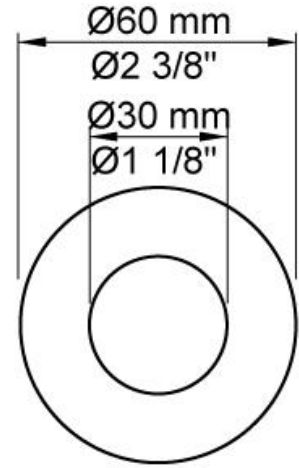

	:
	:
	:

111

One handle in-wall mixer, 6" spout, ceramic disc cartridge, 1.5 gpm.

	Bar:	1.0	2.0	3.0	4.0	5.0
111	(l/min)	2.9	4.1	5.0	5.0	5.0
111 ¹⁾	(l/min)	2.6	3.7	4.5	4.5	4.5

¹⁾ USA standard

	Color 20, Brushed chrome
Color 02, Grey	Color 21, Carmine red
Color 04, Light blue	Color 25, Pink
Color 05, Orange	Color 27, Matt black
Color 06, Light green	Color 28, Matt white
Color 08, Yellow	Color 40, Brushed stainless steel
Color 09, Dark grey	Color 60, Black
Color 12, Mocca	Color 61, Brushed black
Color 14, Bright red	Color 63, Copper
Color 15, Dark blue	Color 64, Brushed Copper
Color 16, Polished chrome	Color 65, Gold
Color 17, Gloss black	Color 68, Silver
Color 18, White	Color 70, Brushed Gold
Color 19, Natural brass	

001
2 3/8" circular flange.

010
6" fixed basin spout.

100
One handle in-wall mixer with fixed outlet socket. 1/2" connection NPT female inlets.

3001
2 3/8" circular flange.

NR28