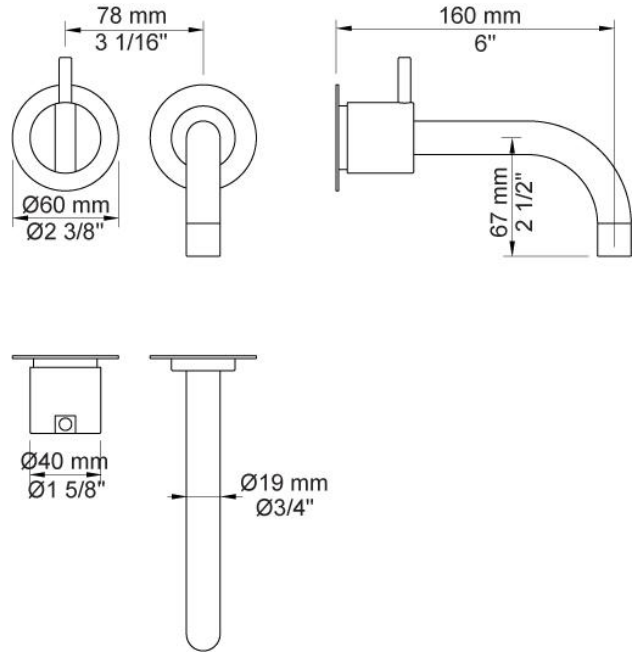

	:
	:
	:

111

One handle in-wall mixer, 6" spout, ceramic disc cartridge, 1.5 gpm.

	Bar:	1.0	2.0	3.0	4.0	5.0
111	(l/min)	2.9	4.1	5.0	5.0	5.0
111 ¹⁾	(l/min)	2.6	3.7	4.5	4.5	4.5

¹⁾ USA standard

	Color 20, Brushed chrome
Color 02, Grey	Color 21, Carmine red
Color 04, Light blue	Color 25, Pink
Color 05, Orange	Color 27, Matt black
Color 06, Light green	Color 28, Matt white
Color 08, Yellow	Color 40, Brushed stainless steel
Color 09, Dark grey	Color 60, Black
Color 12, Mocca	Color 61, Brushed black
Color 14, Bright red	Color 63, Copper
Color 15, Dark blue	Color 64, Brushed Copper
Color 16, Polished chrome	Color 65, Gold
Color 17, Gloss black	Color 68, Silver
Color 18, White	Color 70, Brushed Gold
Color 19, Natural brass	

001
2 3/8" circular flange.

010
6" fixed basin spout.

100
One handle in-wall mixer with fixed outlet socket. 1/2" connection NPT female inlets.

3001
2 3/8" circular flange.

NR28